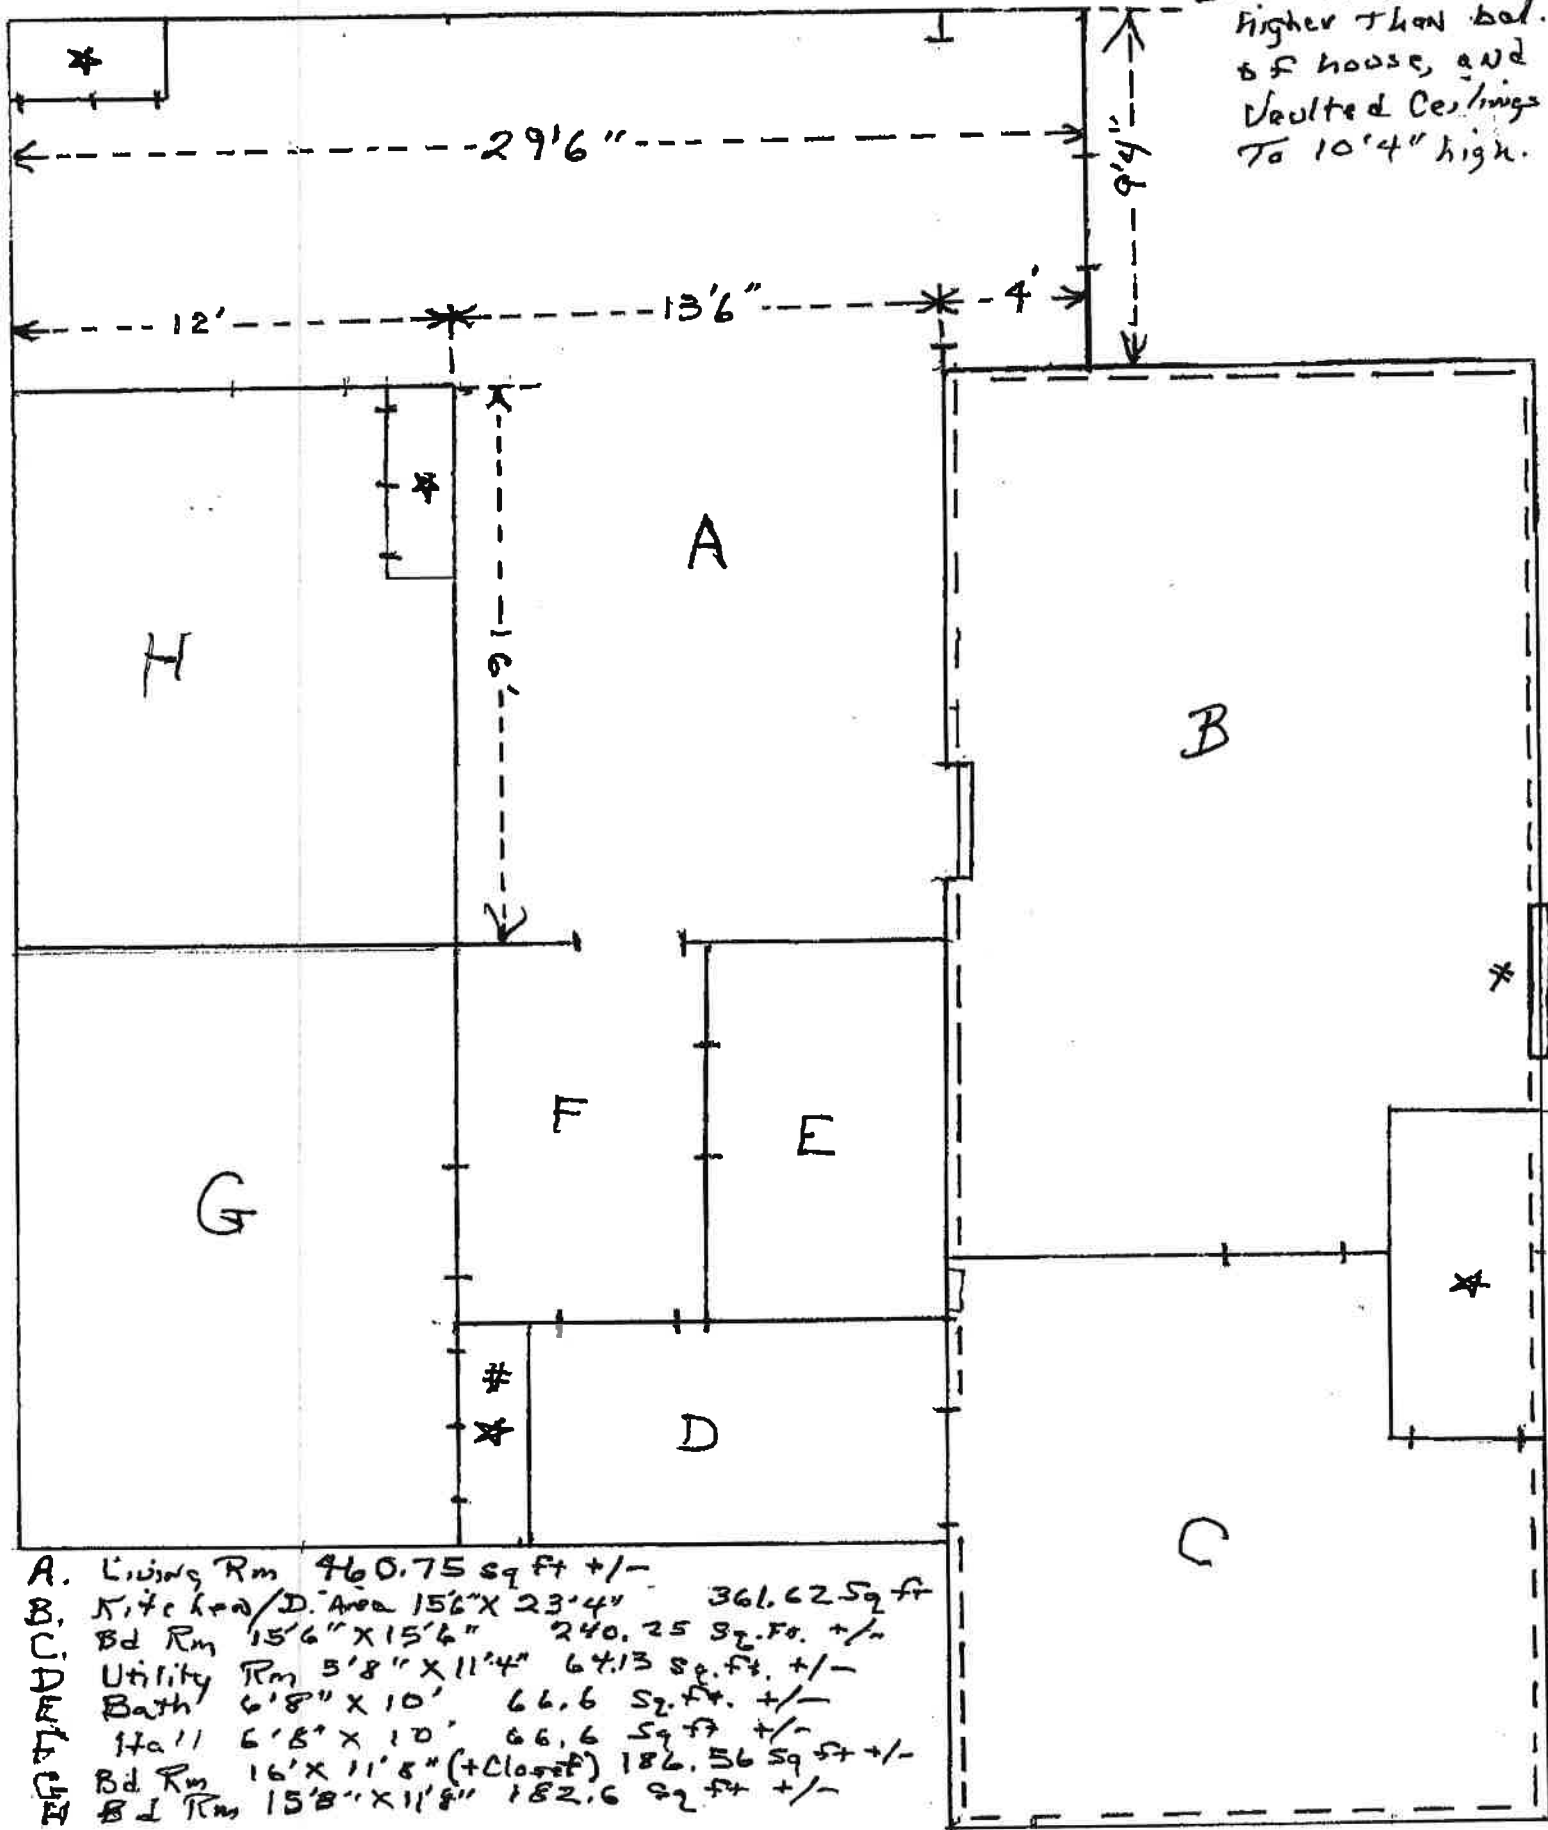

Total 1640.7 Sq. Ft. +/- (Including #)

* Noses
Double Glass Door
B+C - Floor 16" higher than bal. of house, and Vaulted Ceilings to 10'4" high.

- A. Living Rm 460.75 sq ft +/-
- B. Kitchen/D. Area 15'6" X 23'4" 361.62 Sq ft
- C. Bd Rm 15'6" X 15'6" 240.25 Sq. Ft. +/-
- D. Utility Rm 5'8" X 11'4" 64.13 sq. ft. +/-
- E. Bath 6'8" X 10' 66.6 Sq. Ft. +/-
- F. Hall 6'8" X 10' 66.6 Sq ft +/-
- G. Bd Rm 16' X 11'8" (+Closet) 186.56 Sq ft +/-
- H. Bd Rm 15'8" X 11'8" 182.6 sq ft +/-